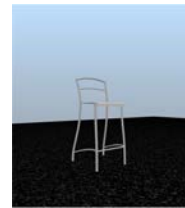

price without vat for one pice and event (please mark the correct order)

€ 35.-

barstool
rack: Alu- Eloxiert
colour: gray
width: 37cm
seat height: 72cm

€ 75.-

design barstool
rack: Alu
colour: black white
width: 37cm
seat height: adjustable