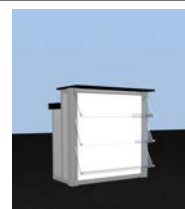

€ 192.-

Counter 07

rack: Alu, wood , light

colour: gray

measures: 50x100x105 cm

Extra: Plexiglasfächer (DIN A4)